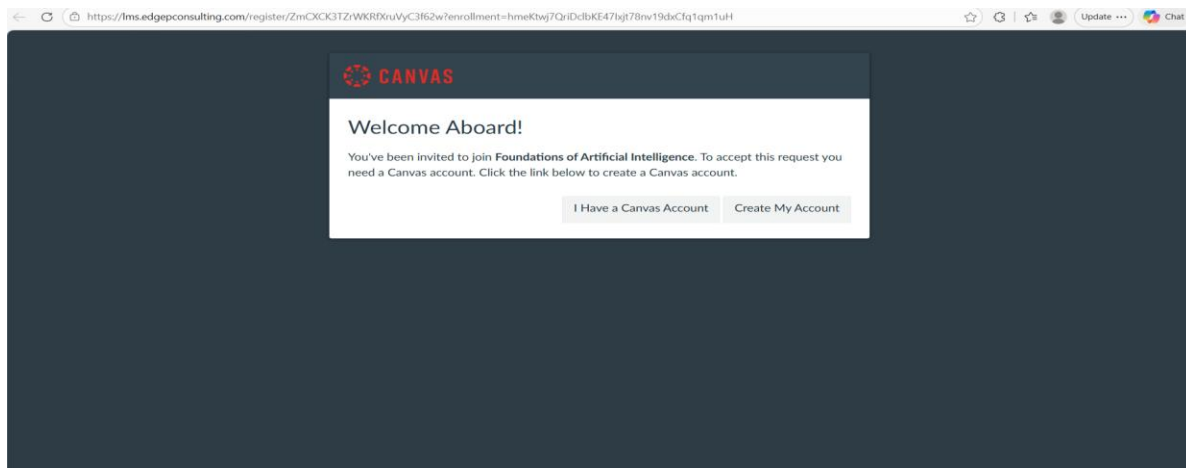

2. Accessing the Course

2.1 Accessing the invitation

Each trainee will receive a course invitation email from yeeap@myfuse1.education mailbox which might end up in the spam/junk folder which you will have to move to your inbox. The email will have your username along with the link to your designated course website, which will look like this:

2.2 Redirection to welcoming page

As you proceed from your email and hit 'Get Started' you will be redirected to your learning platform where you create your account, the page will look like the following: