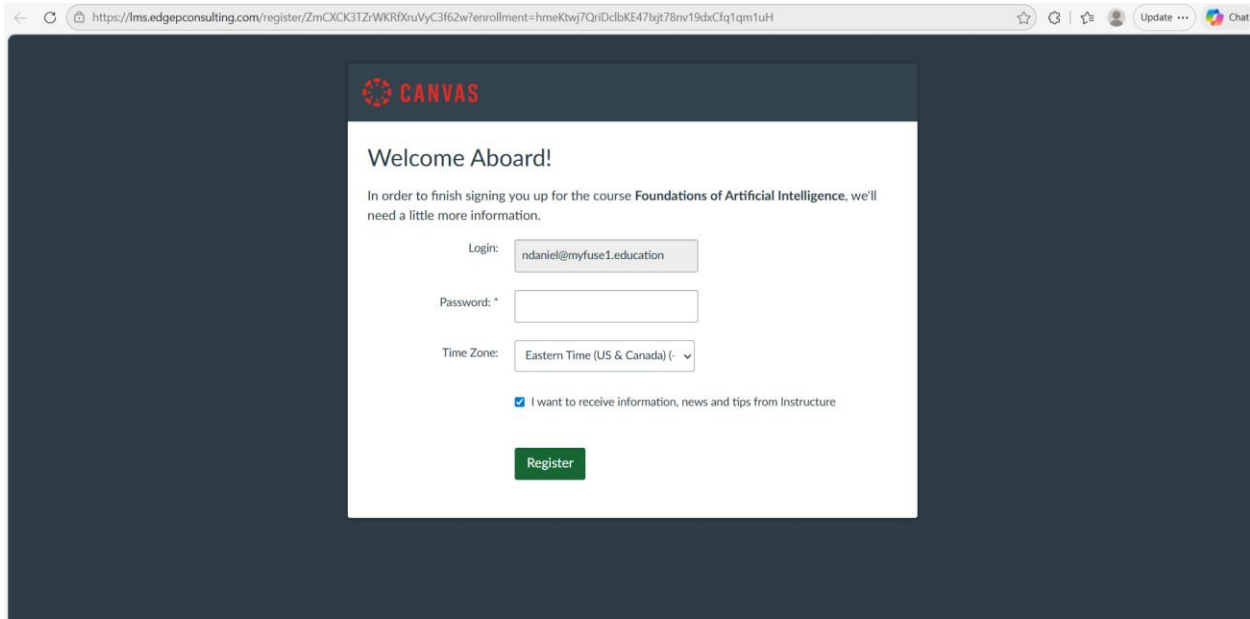

After hitting 'crate my account' you will be taken to a page where you set up your password and time zone then register, the page will look like this:

3. Accessing canvas

3.1 Home Page of Courses

After registering the page will take you to the home page of the course where you will find your courses landing page which will have all the necessary things you need for the learning process which will look like this: