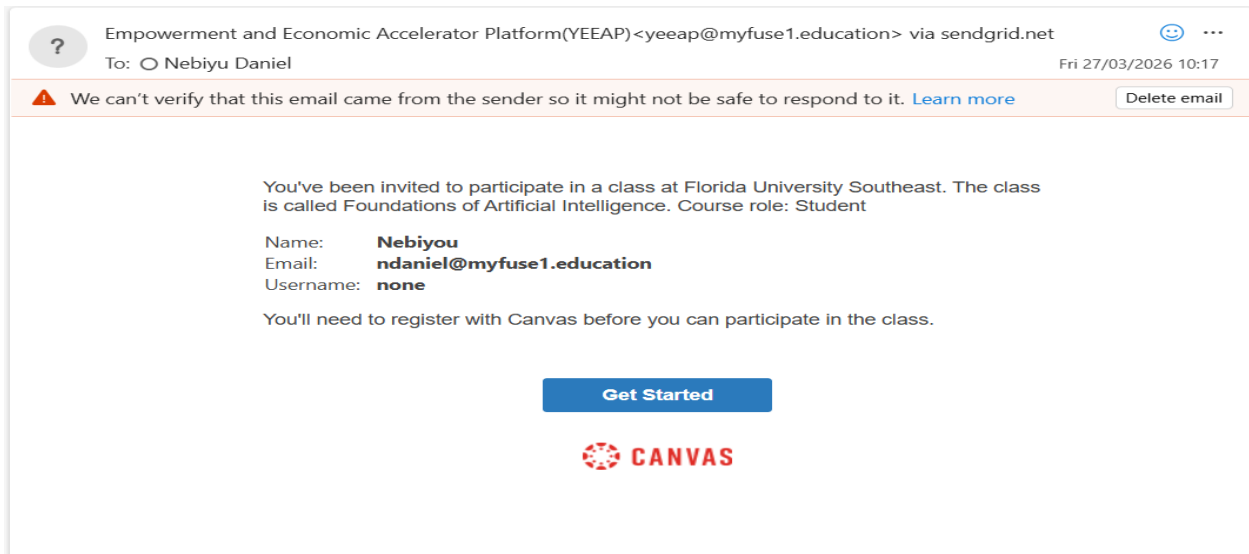

<https://lms.myfuse1.education>

1. Introduction

Welcome to YEEAPs AI training. Your online training on Artificial intelligence will have two phases, and the following document will be your guide on how to access those, starting from accepting the email to accessing your module.

2. Accessing the Course

2.1 Accessing the invitation

Each trainee will receive a course invitation email from yeeap@myfuse1.education mailbox which might end up in the spam/junk folder which you will have to move to your inbox. The email will have your username along with the link to your designated course website, which will look like this: