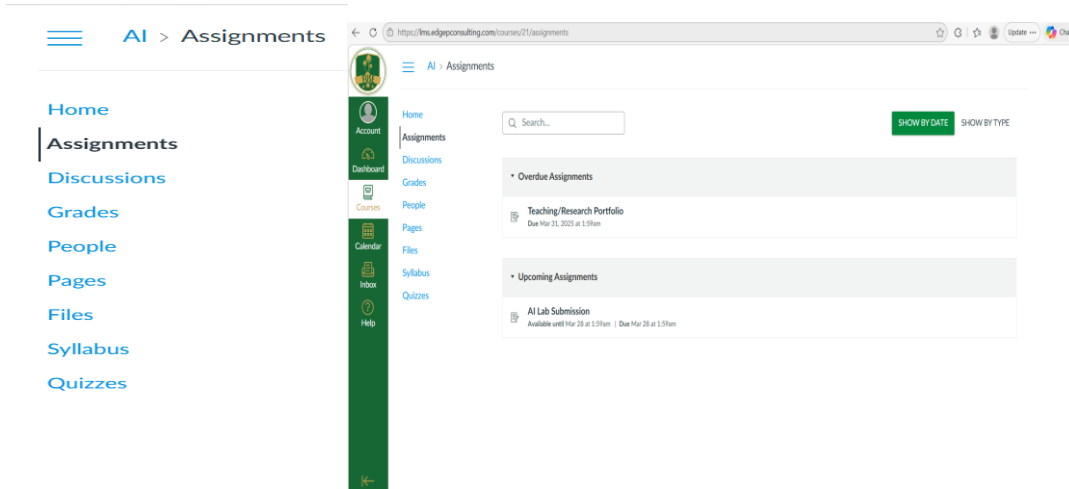

After registering the page will take you to the home page of the course where you will find your courses landing page which will have all the necessary things you need for the learning process which will look like this:

3.2 Accessing modules

Now after landing on the home page, you will see 'view modules' button when you hit that you will be taken to the individual modules that you will be learning on like below:

3.3 Explaining the course navigation bar

On the left we have the navigation bar, which is the home page, Assignments, Discussion, Grades, People, Pages, files, Syllabus, and Quizzes. These are used to go to the designated learning experience; the displays are attached below: