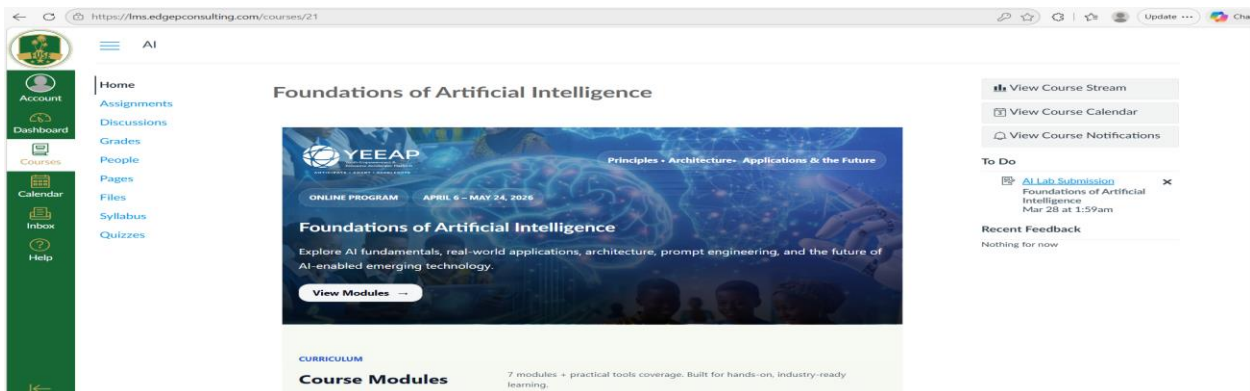

2.2 Redirection to welcoming page

As you proceed from your email and hit 'Get Started' you will be redirected to your learning platform where you create your account, the page will look like the following:

2.3 Registering

After hitting 'crate my account' you will be taken to a page where you set up your password and time zone then register, the page will look like this:

3. Accessing canvas

3.1 Home Page of Courses

After registering the page will take you to the home page of the course where you will find your courses landing page which will have all the necessary things you need for the learning process which will look like this:

3.2 Accessing modules

Now after landing on the home page, you will see 'view modules' button when you hit that you will be taken to the individual modules that you will be learning on like below:

3.3 Explaining the course navigation bar