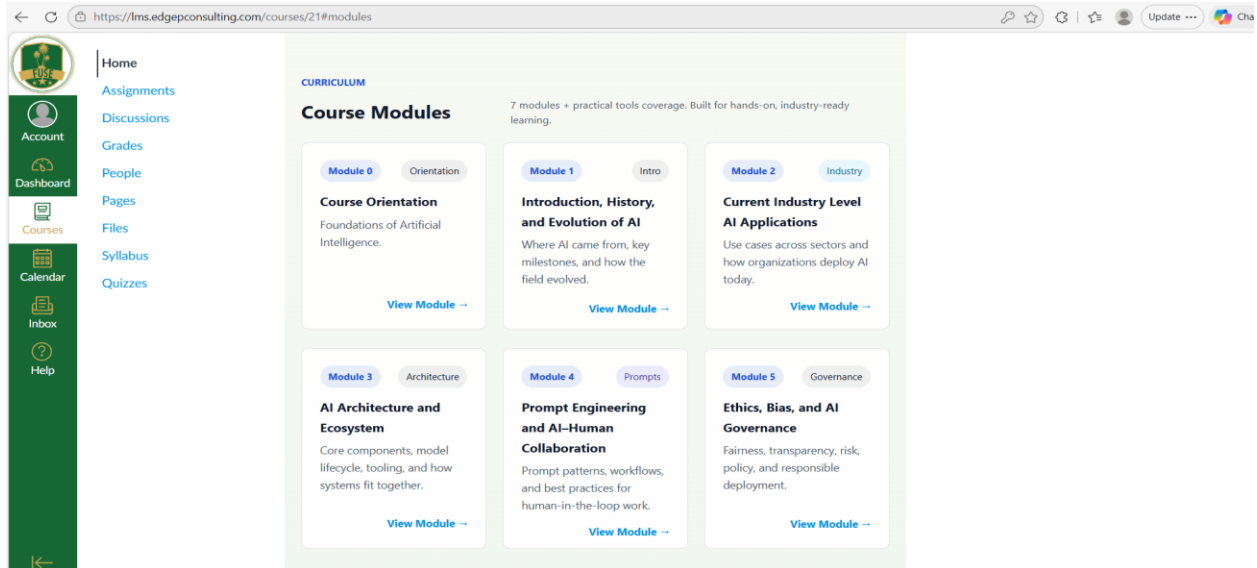

2.2 Redirection to welcoming page

As you proceed from your email and hit 'Get Started' you will be redirected to your learning platform where you create your account, the page will look like the following:

2.3 Registering

After hitting 'crate my account' you will be taken to a page where you set up your password and time zone then register, the page will look like this:

3. Accessing canvas

3.1 Home Page of Courses

After registering the page will take you to the home page of the course where you will find your courses landing page which will have all the necessary things you need for the learning process which will look like this:

3.2 Accessing modules

Now after landing on the home page, you will see 'view modules' button when you hit that you will be taken to the individual modules that you will be learning on like below:

3.3 Explaining the course navigation bar